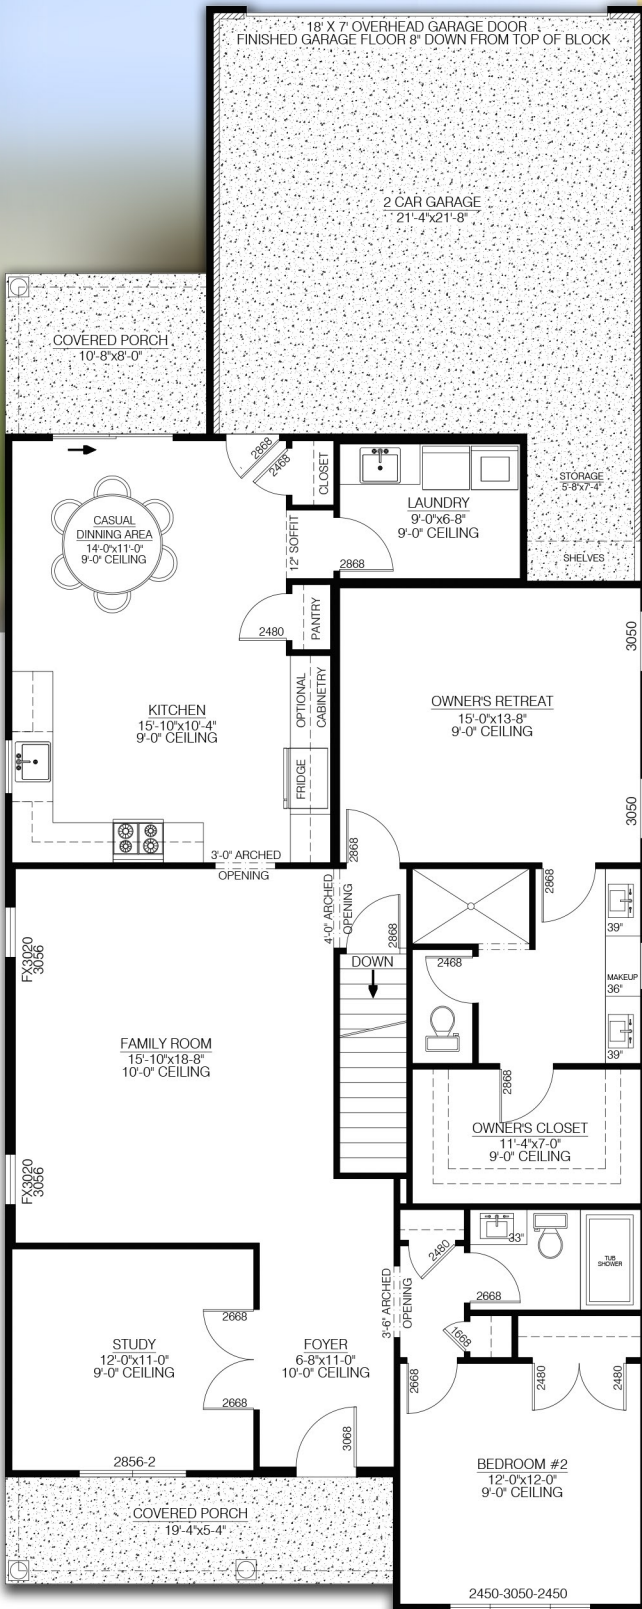

239 Bristol Lane

Old Saybrook Carriage Home

Specifications:

- 1,703 SqFt
- 2 Bedroom
- 2 Full Baths
- Full Basement
- 9 - 10 Foot Ceilings
- Custom Cabinetry
- Hallmark Hardwood Floor
- Custom Designer Tile
- Zero-Entry Master Shower
- Landscaping & Irrigation System Included
- Optional Custom Z-Line Appliance Package